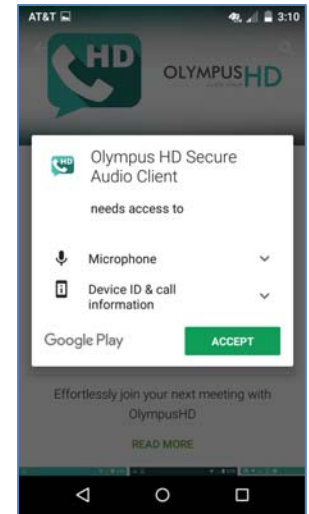

Compunetix Olympus HD Android App

Quick Reference Guide

w
w
w
.c
o
m
p
u
n
e
t
i
x
.c
o
m

Load the App

1. On your phone access the App Store.¹
2. Touch the “Search” icon, then enter Compunetix Inc. in the search field.
3. Scroll down to Olympus HD in the search results.
4. Touch the “Install” button to begin the download.
5. When prompted to allow access to the Microphone and Device ID & Call Information, touch the “Accept” button.

Open the App

1. Locate the Olympus HD icon on your phone’s desktop.
2. Touch the icon to start the app.

Setup up the App

1. Enter your Name and, optionally, your company.
2. For the demo, enter “CTXHD” as the provider, then touch the green next arrow.
3. Optionally, enter your Host passcode (if provided) then touch the check mark button.
4. Touch “Continue” in the upper right hand corner of the app to go to the main page of the Olympus HD app.