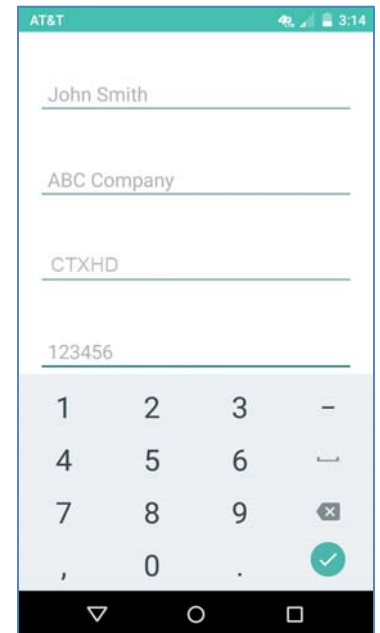

Compunetix Olympus HD Android App

Quick Reference Guide

w
w
w
.c
o
m
p
u
n
e
t
i
x
.c
o
m

Load the App

1. On your phone access the App Store.¹
2. Touch the “Search” icon, then enter Compunetix Inc. in the search field.
3. Scroll down to Olympus HD in the search results.
4. Touch the “Install” button to begin the download.
5. When prompted to allow access to the Microphone and Device ID & Call Information, touch the “Accept” button.

Open the App

1. Locate the Olympus HD icon on your phone’s desktop.
2. Touch the icon to start the app.

Setup up the App

1. Enter your Name and, optionally, your company.
2. For the demo, enter “CTXHD” as the provider, then touch the green next arrow.
3. Optionally, enter your Host passcode (if provided) then touch the check mark button.
4. Touch “Continue” in the upper right hand corner of the app to go to the main page of the Olympus HD app.