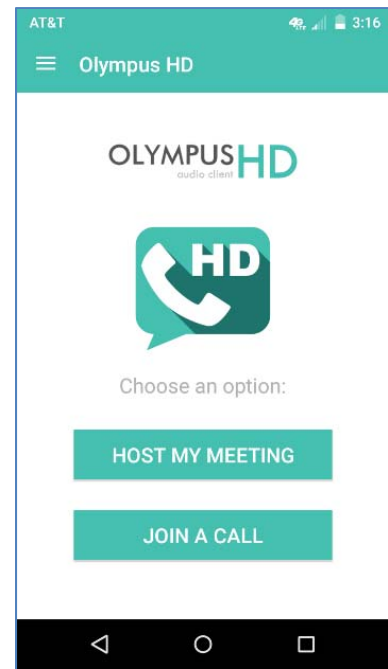

Launch your Conference

If you are the Host, touch the “Host My Meeting” button as shown in the image on the right. The App automatically connects you to the Summit Olympus system and sends your Host passcodes over if they were entered during setup – otherwise you will be prompted to enter your passcode.

If you are a Guest, touch the “Join a Call” button as shown on the right. Enter a passcode in the Enter Passcode window and then touch “Done.”

The Olympus HD app displays the phone control screen as shown below. These icons allow you to mute/unmute your phone’s audio, access the DTMF keypad, and place your phone onto speaker.

If you are the Host, you will be able to open the Olympus HD app’s conference control icons. To do this, touch the down arrow at the bottom of the phone control bar. These icons allow you to mute/unmute the entire conference, play a conference roll call, record your conference, and signal the operator for assistance.

If you are a Guest and joined a call, touching the down arrow displays only the signal operator icon.

W
W
W
.
C
O
M
P
U
N
E
T
I
X
.
C
O
M